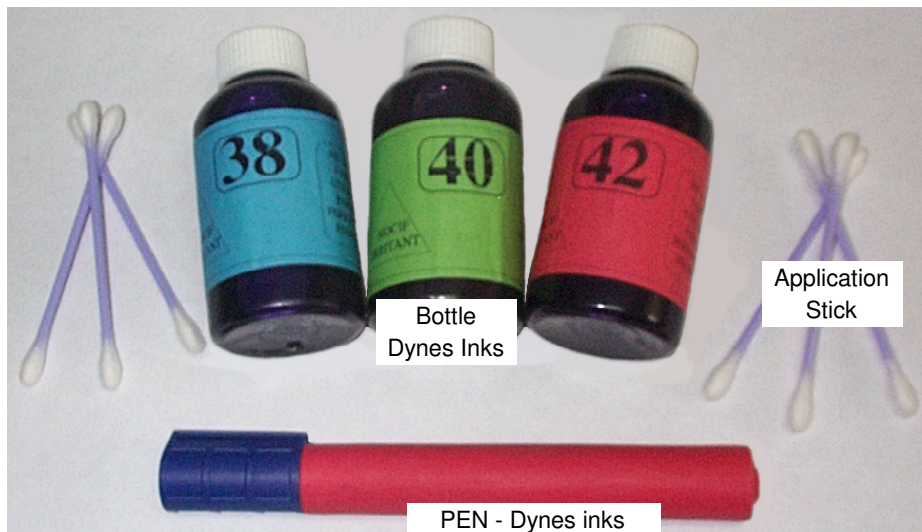

FR-59000 LILLE
 Phone: +33 (0) 320 53 62 98
 Fax: +33 (0) 320 53 63 08

Website: <http://www.soudeuse-haute-frequence.com>

CORONA Treatment Checking DYNES INKS and PENS

Ink BOTTLES or Test PENS. Liquid Test of Adherence Coefficient according to the European Standard VALUES in DYNE/cm.

Small Bottles 10 ml : choose yourself the Values between - 30 - 32 - 34 - 36 - 38 - 40 - 42 - 44 - up to 46 -
 Ref: **P664-dynes Ink xx** Unit Price : 25,00 Euros

Box of 7 Bottles 10 ml : - 32 - 34 - 36 - 38 - 40 - 42 - 44 -
 Ref: **P664-dynes Ink box** Unit Price : 140,00 Euros

Quick Test RED Pens : only one Value = 38 dynes
 Ref: **P664-dynes Pen R38** Unit Price : 20,00 Euros

Test Pens : choose yourself in the standard Values - 30 - 32 - 34 - 36 - 38 - 40 - 42 - 44 - up to 46 -
 Ref: **P664-dynes Pen Sxx** Unit Price : 20,00 Euros

Test Pens : choose yourself in the extend Values - 20 - 22 - 24 - 26 - 28 -
 - 48 - 50 - 52 - 54 - 56 - 58 - 60 - 62 - 64 - 66 - 68 - up to 70
 Ref: **P664-dynes Pen Exx** Unit Price : 30,00 Euros

Time before reticulate : 3 secondes
 Time Limitation : three Months after the first Use.